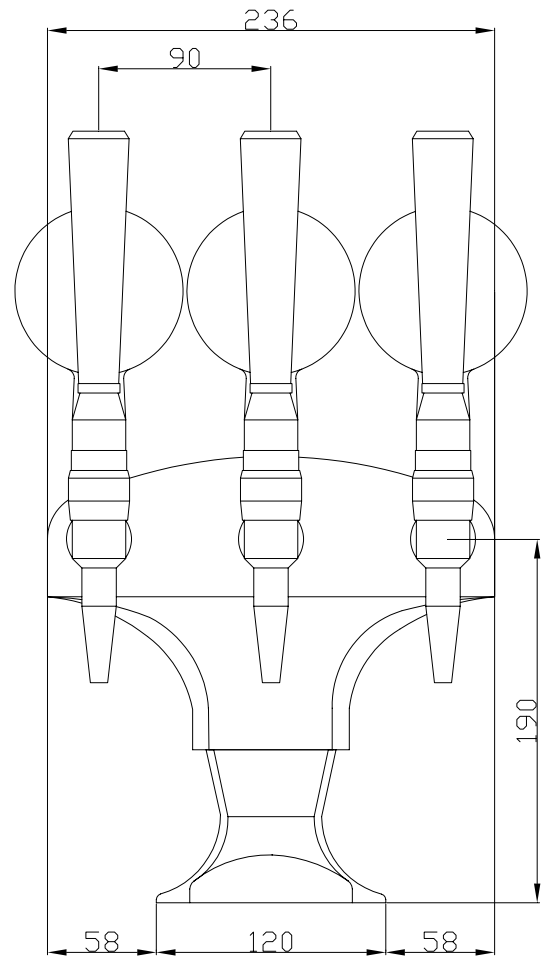

Product Data

Product : Mantis Low
Description : 3 outlet dispense unit.

Approximate Dimensions

The 'MANTIS' Dispense Unit is based on a high quality, robust casting which will provide a reliable and sophisticated addition to any bar.