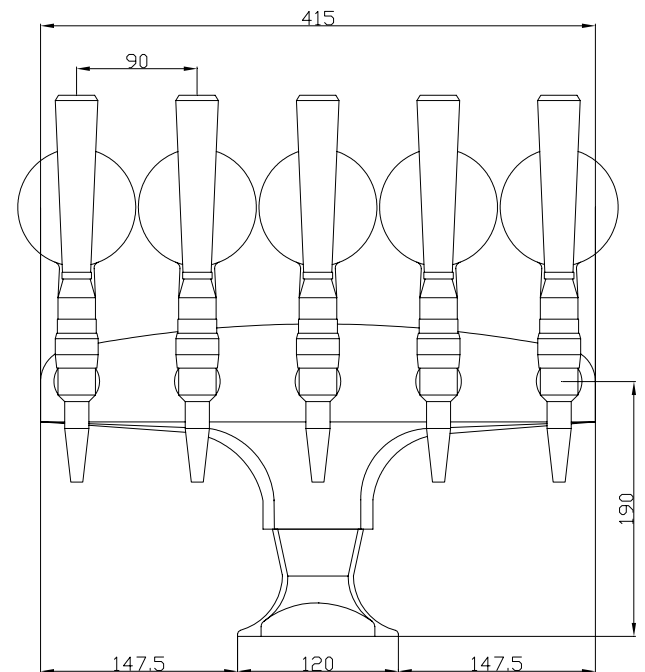

Product Data

Product : Mantis Low
Description : 5 outlet dispense unit.

Approximate Dimensions

The 'MANTIS' Dispense Unit is based on a high quality, robust casting which will provide a reliable and sophisticated addition to any bar.