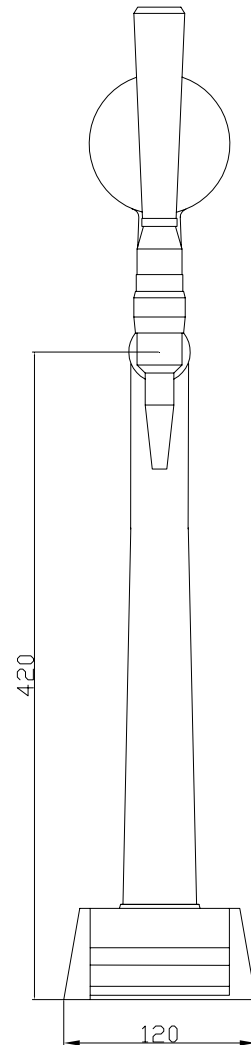

Product Data

Product : Viper Pipe
Description : Single outlet dispense unit

Approximate Dimensions

The 'VIPER PIPE' Dispense Unit is based on a high quality, robust casting which will provide a reliable and sophisticated addition to any bar.

- Standard Finishes are Polished Brass, Bright Chrome, Satin Chrome, Gold Plate
- Supplied Complete with Bar Clamp, Stainless Steel Drip Tray and Tubing.
- Condensing and Illumination systems can also be provided.